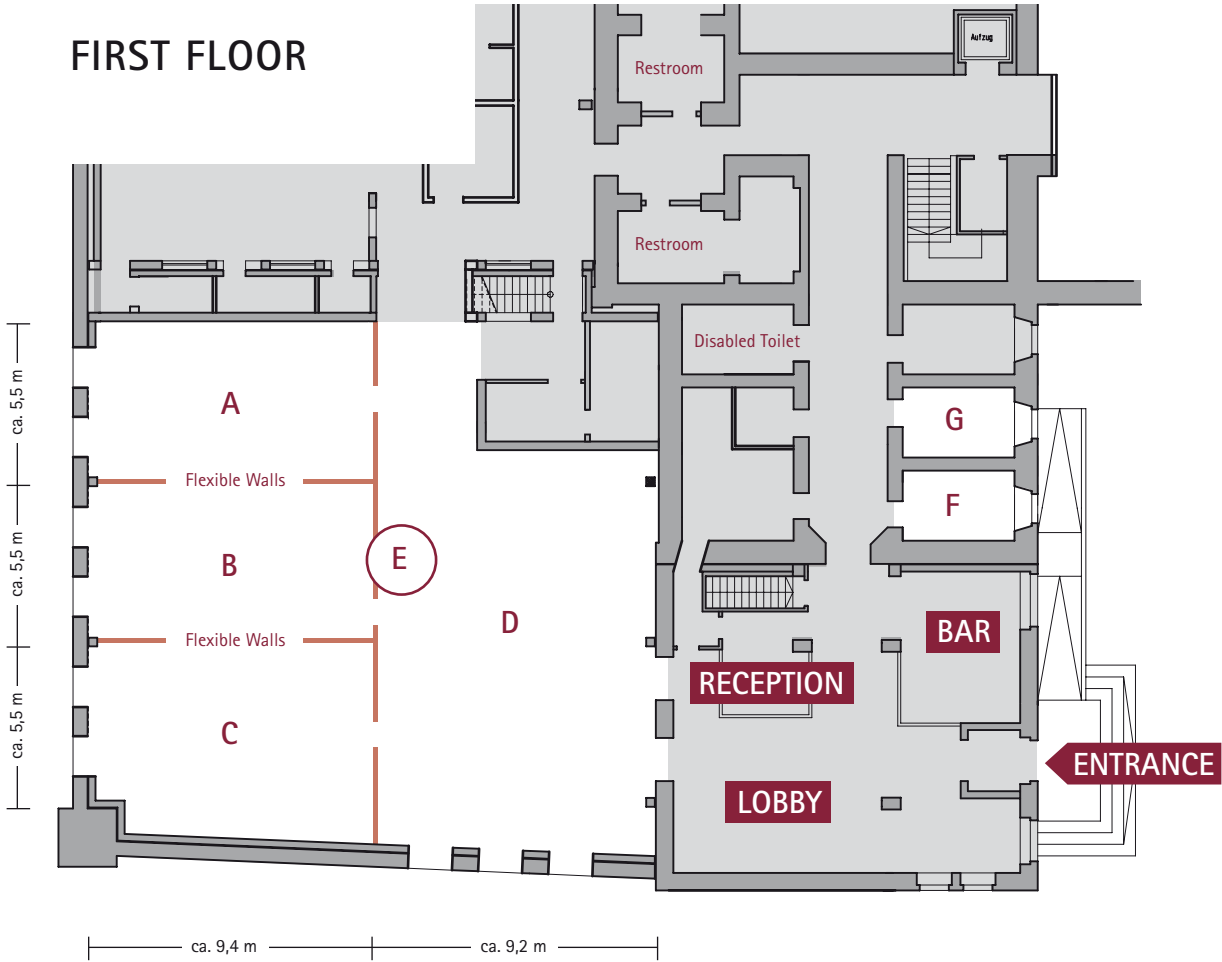

EVENT ROOMS

ROOM SIZES

Room	Size	Seating Style		
		U-Shaped	Parliamentary	Theater
A Los Angeles	60 qm	20 Pers.	30 Pers.	50 Pers.
B Palm Springs	60 qm	20 Pers.	30 Pers.	50 Pers.
C San Francisco	60 qm	20 Pers.	30 Pers.	50 Pers.
A / B	120 qm	40 Pers.	60 Pers.	130 Pers.
A / B / C	180 qm	60 Pers.	90 Pers.	260 Pers.
D Golden Gate	120 qm	40 Pers.	60 Pers.	130 Pers.
E Miami (A / B / C / D)	300 qm	120 Pers.	150 Pers.	400 Pers.
F New York	12 qm	6 Pers.	8 Pers.	12 Pers.
G Chicago	12 qm	6 Pers.	8 Pers.	12 Pers.