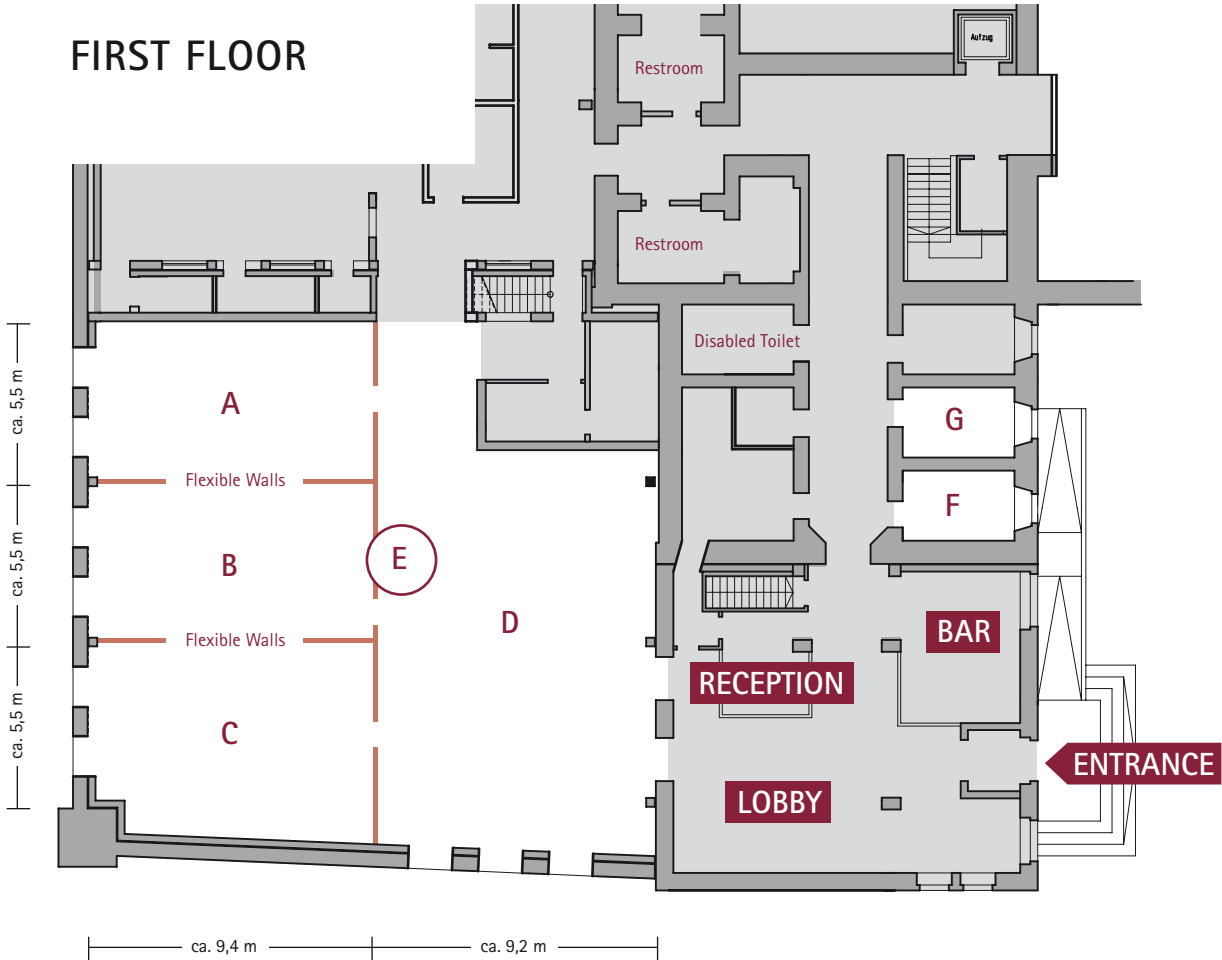

## EVENT ROOMS

### ROOM SIZES

Room	Size	Seating Style		
		U-Shaped	Parliamentary	Theater
A Los Angeles	60 qm	20 Pers.	30 Pers.	50 Pers.
B Palm Springs	60 qm	20 Pers.	30 Pers.	50 Pers.
C San Francisco	60 qm	20 Pers.	30 Pers.	50 Pers.
A / B	120 qm	40 Pers.	60 Pers.	130 Pers.
A / B / C	180 qm	60 Pers.	90 Pers.	260 Pers.
D Golden Gate	120 qm	40 Pers.	60 Pers.	130 Pers.
E Miami (A / B / C / D)	300 qm	120 Pers.	150 Pers.	400 Pers.
F New York	12 qm	6 Pers.	8 Pers.	12 Pers.
G Chicago	12 qm	6 Pers.	8 Pers.	12 Pers.